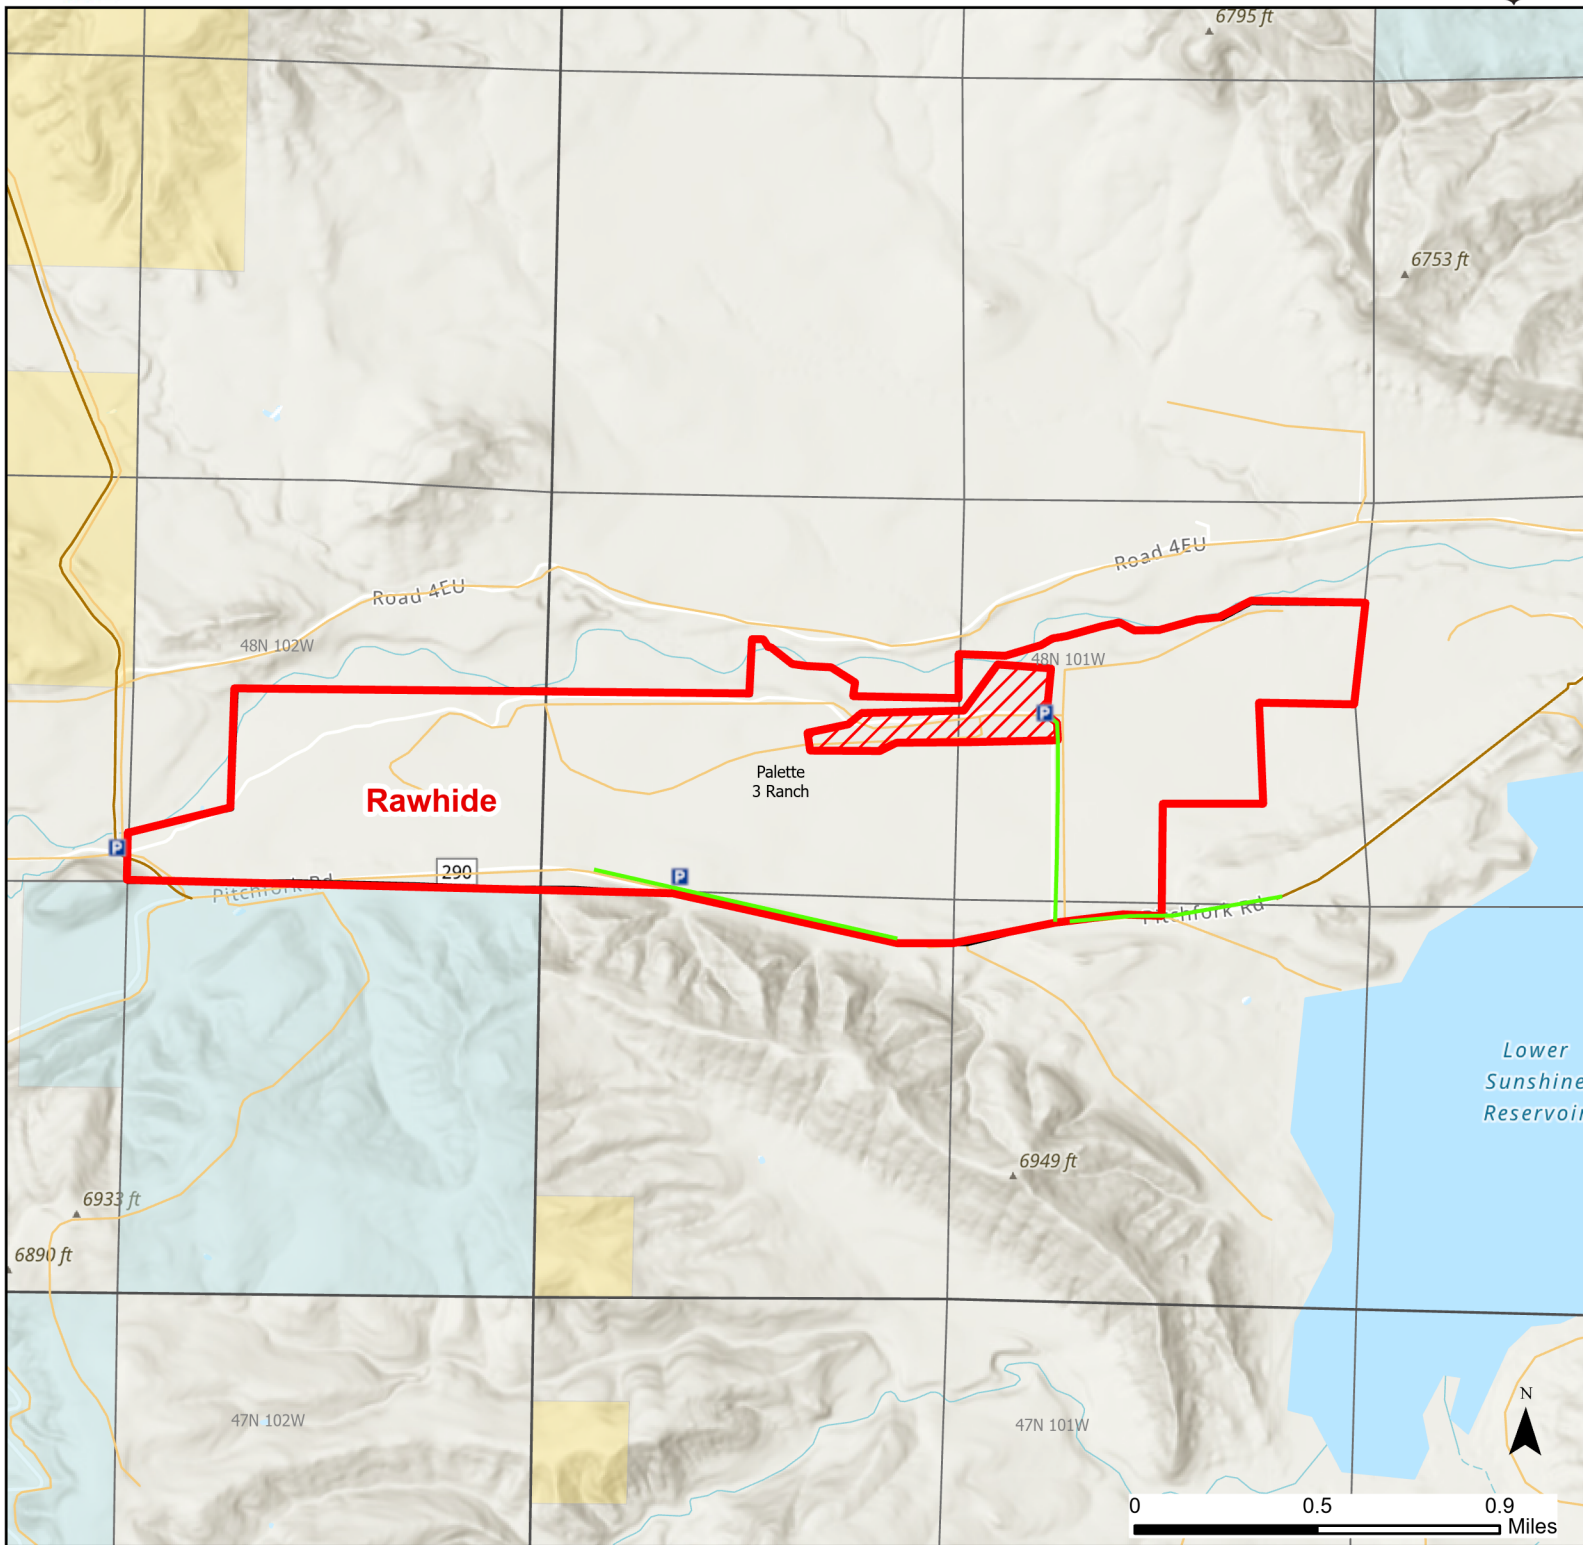

# Rawhide Hunter Management Area

2023 Hunt  
Season

Parking	Closed Road	Boundary	Limited Range Weapons and Archery	State
Coupon Box	Roads	Archery Only	Other	DOD
Road Closed	County Boundaries	CLOSED		BLM
Open Road	HMA Ownership			Wyoming Game & Fish Dept.
Special Conditions Apply				Forest Service
				Private

Species allowed to hunt: Antelope, Antlerless White-tailed Deer

**See Ranch Rules for More Information and Restrictions**

Hunter Management Area rules apply only to those lands enrolled in the HMA.

This map is for visual use, assistance and general location only, does not represent a survey, and is not to be used for legal conveyance. Hunt Area boundaries are approximate, consult Game and Fish Hunting Regulations for descriptions and restrictions. Access to these private lands for any commercial activity must be gained by contacting the individual landowner(s) directly.